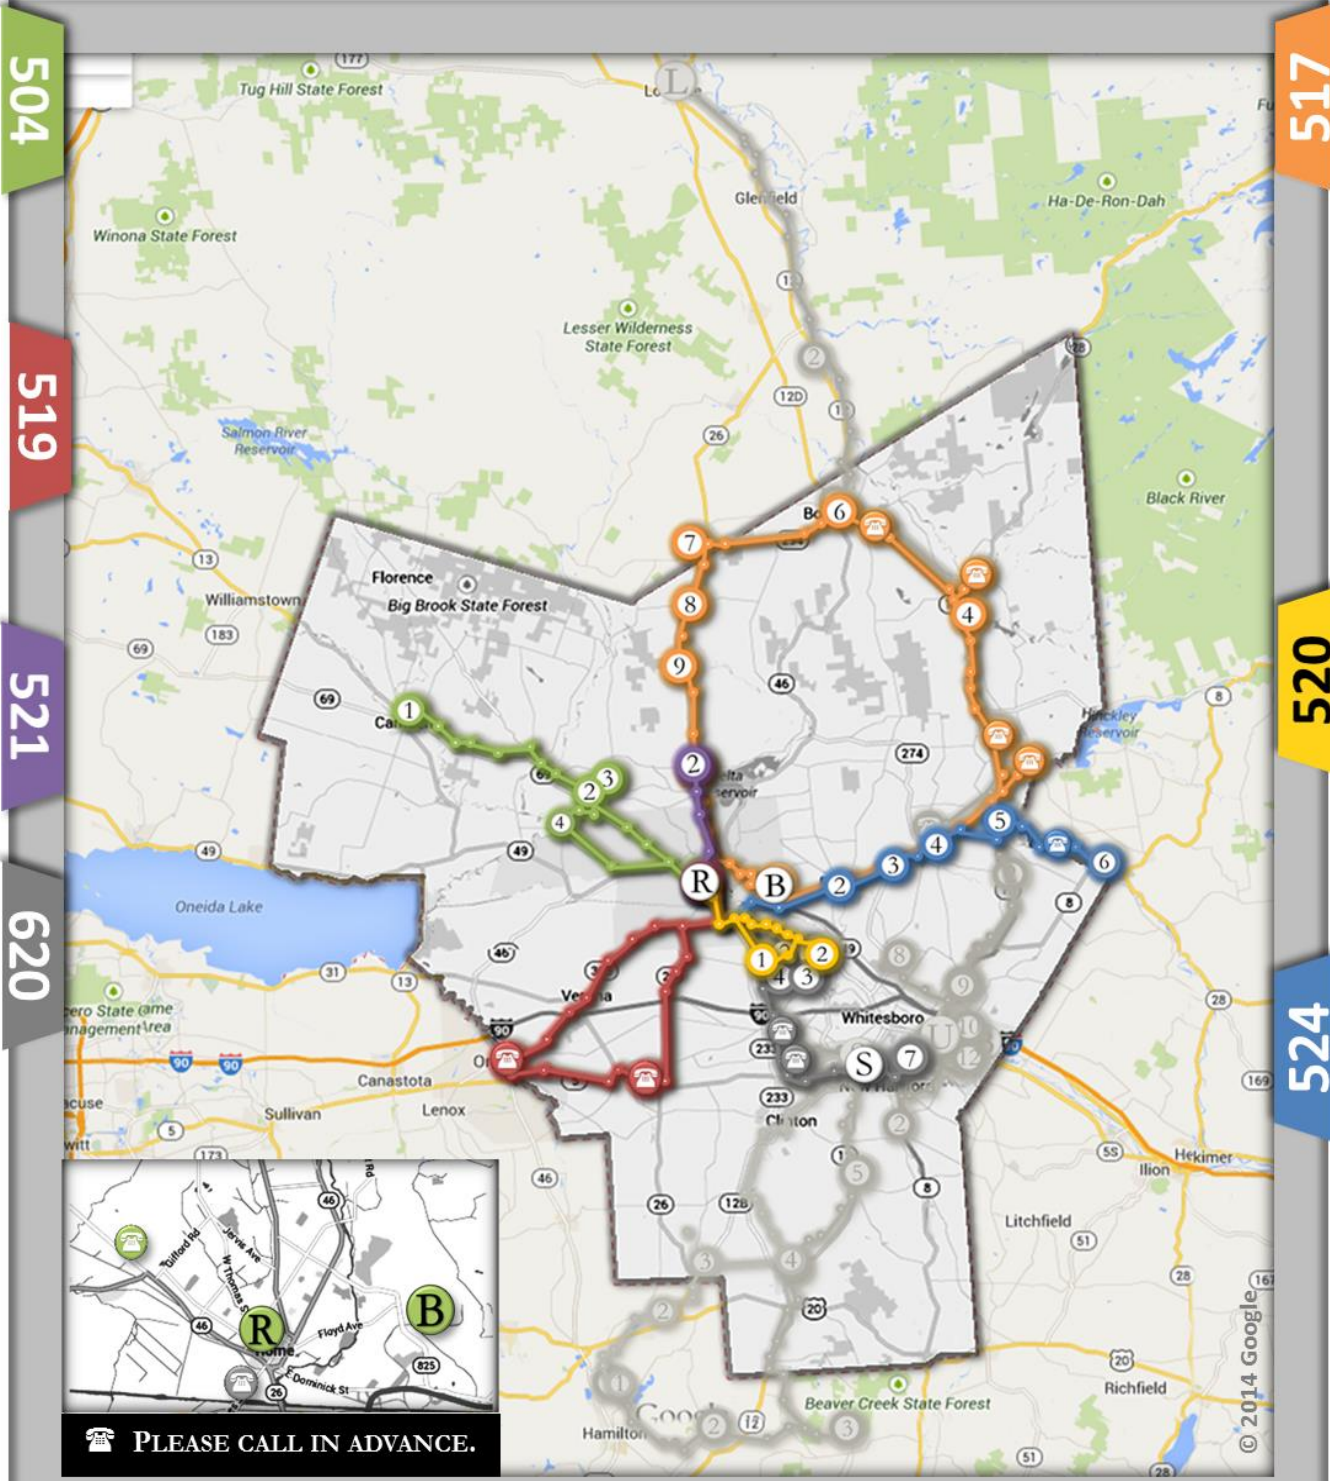

Destination	\$\$
Rome – Lee Center	2.00

Destination	\$\$
Floyd - Barneveld	2.00
Floyd - Holland Patent	2.00
Holland Patent – Barneveld	2.00
Rome – Barneveld	2.00
Rome – Floyd	2.00
Rome - Holland Patent	2.00

DISCOUNTED FARES:

Children (3-11yrs)	½ Fare
Seniors (Discount Card)	½ Fare
Disabled (Medicare Card)	½ Fare

#	STOP	LOCATION	AM ↓	PM ↑
1	Camden	Church St./ 3 rd St.	7:40	3:35
2	Taberg	Sunoco, Rt. 69	8:15	***
3	Taberg	Kiwanis Trailer Pk.	8:20	2:55
4	Blossvale	Pine Haven Cr.	8:30	2:40
2	Taberg	Sunoco, Rt. 69	***	2:15
R	Rome	N. George/W. Dominick St.	9:25	2:05

#	STOP	LOCATION	AM ↓	PM ↑
R	Rome	N. George/W. Dominick St.	8:30	3:45
☎	Vernon	Vernon Downs Casino	8:55	3:00
☎	Oneida	Oneida Police Dept.	9:10	2:45
R	Rome	N. George/W. Dominick St.	9:40	2:15

#	STOP	LOCATION	AM ↓	PM ↑
1	Lee Center	Stewart's Shop	7:30	2:50
2	Rome	W. Liberty/N. Washington	8:45	2:20

#	STOP	LOCATION	AM ↓	PM ↓
1	Rome	Liberty & Washington	7:00	4:20
2	Oriskany	Bonide	7:10	4:00
3	Oriskany	MetLife	7:15	***
4	Oriskany	Fiber Instrument	7:15	4:05
5	Oriskany	BNY Melon	7:20	***
R	Rome	Liberty & Washington	10:00	2:15
☎	Westmoreland	Nice N. Easy Rt 233	10:10	2:05
☎	Clark Mills	South Street	10:20	1:55
S	New Hartford	Sangertown	10:30	1:45
7	New Hartford	Slocum Dickson	10:45	1:30
1	Rome	Liberty & Washington	11:15	***