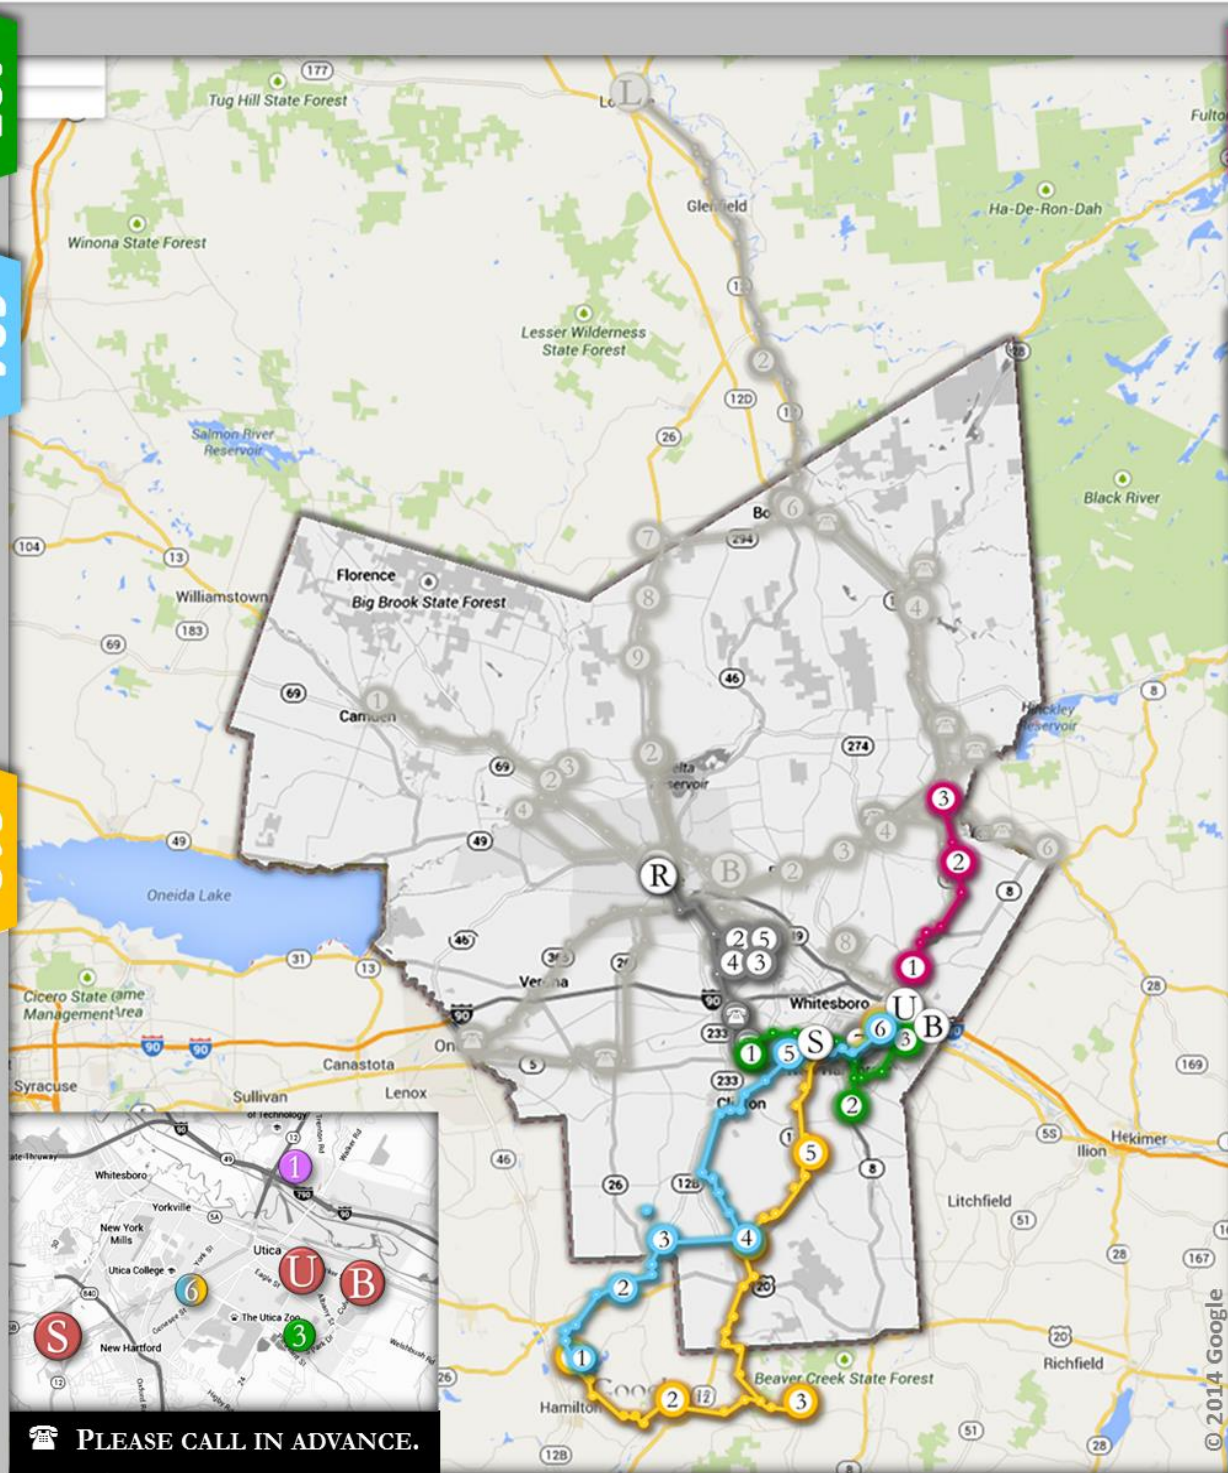

OPERATED BY

Destination	\$\$
Chadwicks - Sauquoit	1.50
Utica - Chadwicks	2.00
Utica - Sauquoit	3.00
Utica - Wash. Mills	1.50
Wash. Mills - Chadwicks	1.50
Wash. Mills - Sauquoit	2.00

Destination	\$\$
Clinton - Deansboro	1.00
Clinton - Hamilton	4.00
Clinton - Madison	3.00
Clinton - Oriskany Falls	2.00
Deansboro - Hamilton	3.00
Deansboro - Madison	2.00
Deansboro - Oriskany Falls	1.00
Madison - Hamilton	1.00
New Hartford - Clinton	1.00
New Hartford - Deansboro	2.00
New Hartford - Hamilton	5.00
New Hartford - Madison	4.00
New Hartford - Oriskany Falls	3.00
Oriskany Falls - Hamilton	2.00
Oriskany Falls - Madison	1.00

DISCOUNTED FARES:

Children (3-11yrs)	½ Fare
Seniors (Discount Card)	½ Fare
Disabled (Medicare Card)	½ Fare

#	STOP	LOCATION	AM ↓	PM ↑
1	Kirkland	Byrne Dairy	8:10	3:20
2	Chadwick's	Oneida and Elm St	9:15	2:30
3	Utica	MVCC: Sherman Drive	9:25	2:20

#	STOP	LOCATION	AM ↓	PM ↑
1	Hamilton	Price Chopper	6:30	1:30
2	Madison	Post office	7:15	1:40
3	Oriskany Falls	Broad Street	7:30	1:50
4	Waterville	Stewart's	7:45	1:55
5	Clinton	Stewart's	8:15	2:05
6	Utica	Pin-O-Rama	8:45	3:00
5	Clinton	Stewart's	9:00	3:15
4	Waterville	Stewart's	9:25	3:25
3	Oriskany Falls	Broad Street	9:35	3:35
2	Madison	Post Office	9:40	3:45
1	Hamilton	Price Chopper	9:55	4:00

405

604

613

614

620

#	STOP	LOCATION	AM ↓	PM ↓
1	Utica	Riverside Center	8:00	4:05
2	Barneveld	South Trenton Pub	8:30	3:30
3	Barneveld	Rite Aid	9:30	2:10
1	Utica	Riverside Center	9:45	1:50

#	STOP	LOCATION	AM ↓	PM ↓
1	Rome	Liberty & Washington	7:00	4:20
2	Oriskany	Bonide	7:10	4:00
3	Oriskany	MetLife	7:15	***
4	Oriskany	Fiber Instrument	7:15	4:05
5	Oriskany	BNY Melon	7:20	***
R	Rome	Liberty & Washington	10:00	2:15
☎	Westmoreland	Nice N. Easy Rt 233	10:10	2:05
☎	Clark Mills	South Street	10:20	1:55
S	New Hartford	Sangertown	10:30	1:45 ☎
7	New Hartford	Slocum Dickson	10:45	1:30
1	Rome	Liberty & Washington	11:15	***