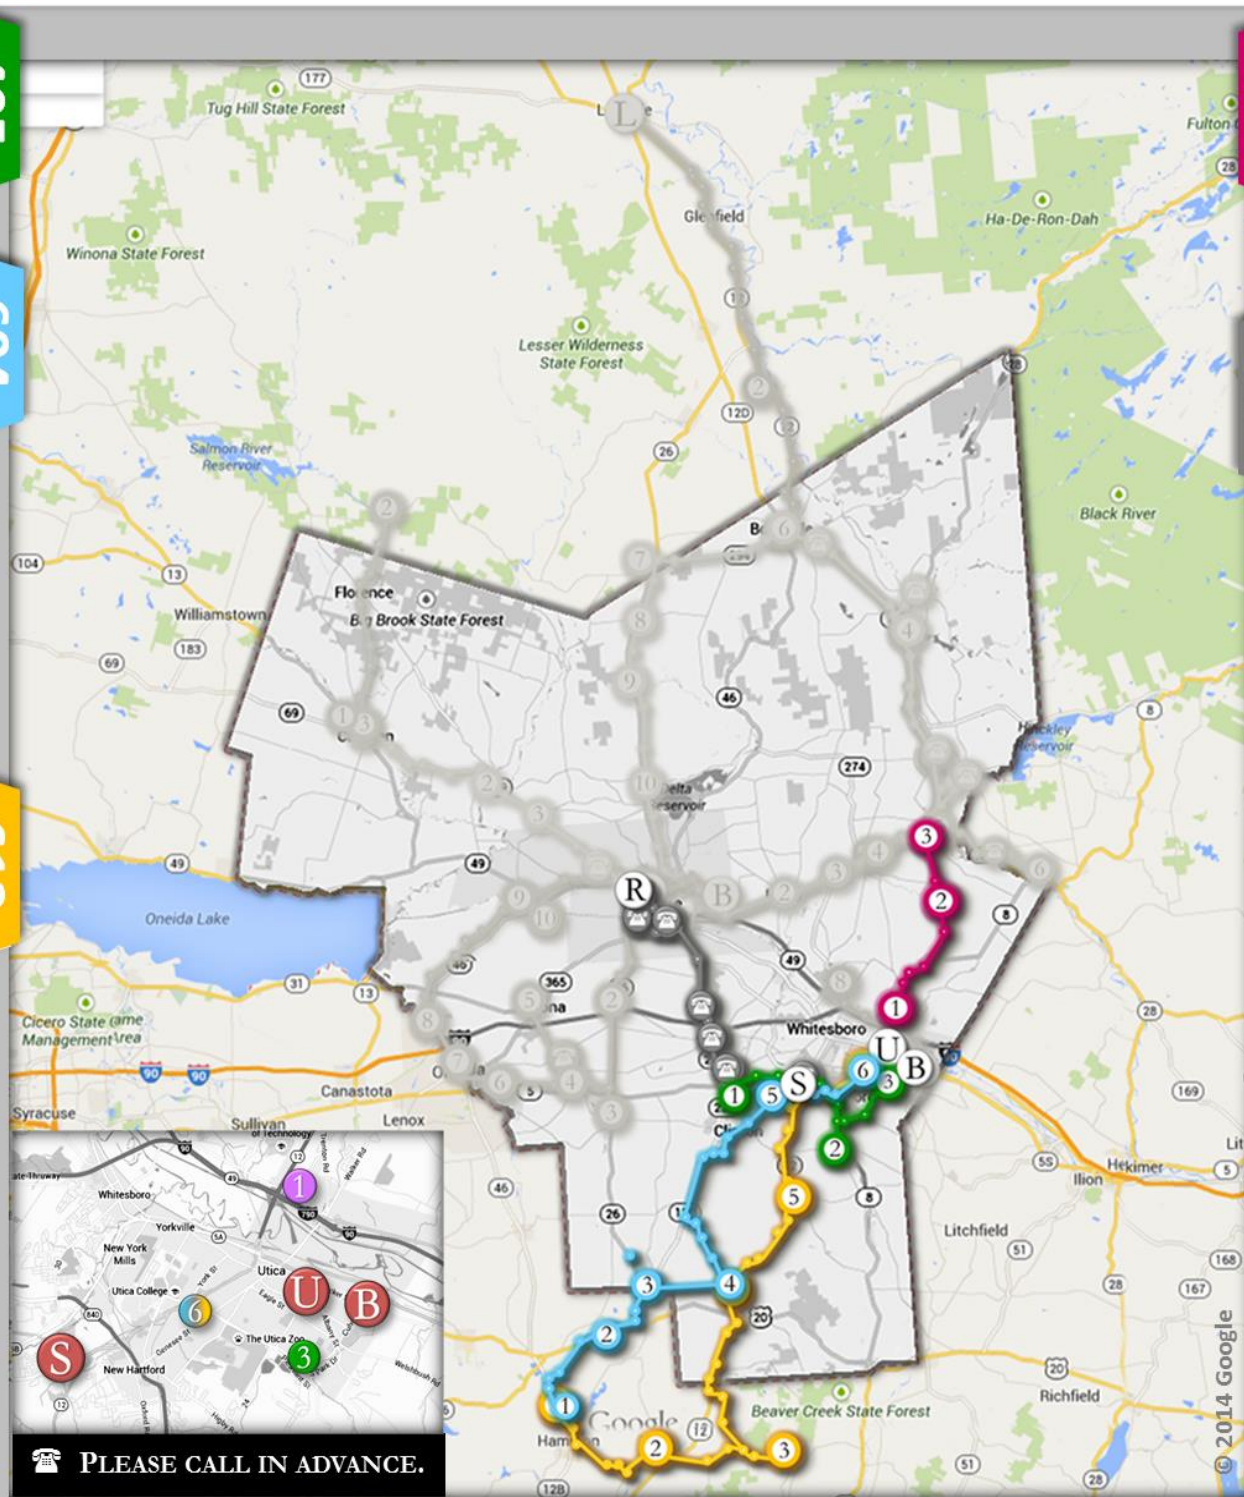

Destination	\$\$
Clinton - Deansboro	1.00
Clinton - Hamilton	4.00
Clinton - Madison	3.00
Clinton - Oriskany Falls	2.00
Deansboro - Hamilton	3.00
Deansboro - Madison	2.00
Deansboro - Oriskany Falls	1.00
Madison - Hamilton	1.00
New Hartford - Clinton	1.00
New Hartford - Deansboro	2.00
New Hartford - Hamilton	5.00
New Hartford - Madison	4.00
New Hartford - Oriskany Falls	3.00
Oriskany Falls - Hamilton	2.00
Oriskany Falls - Madison	1.00

#	STOP	LOCATION	AM ↓	PM ↑
1	Kirkland	Byrne Dairy	8:10	3:20
2	Chadwick's	Oneida and Elm St	9:15	2:30
3	Utica	MVCC: Sherman Drive	9:25	2:20

405

#	STOP	LOCATION	AM ↓	PM ↑
1	Hamilton	Price Chopper	6:30	1:30
2	Madison	Post office	7:15	1:40
3	Oriskany Falls	Broad Street	7:30	1:50
4	Waterville	Stewart's	7:45	1:55
5	Clinton	Stewart's	8:15	2:05
6	Utica	Pin-O-Rama	8:45	3:00
5	Clinton	Stewart's	9:00	3:15
4	Waterville	Stewart's	9:25	3:25
3	Oriskany Falls	Broad Street	9:35	3:35
2	Madison	Post Office	9:40	3:45
1	Hamilton	Price Chopper	9:55	4:00

604

#	STOP	LOCATION	AM ↓	PM ↑
B	Hamilton	Price Chopper	6:30	4:25
2	Hubbardsville	Post Office	6:30	4:10
3	Brookfield	Post Office	7:30	3:30
4	Waterville	Stewart's	8:05	3:15
5	Paris	Fire Dept.	8:15	3:10
☎	Utica	Per Reservation	8:45	***
U	Utica	Centro AM/ Pin-O-Rama PM	9:00	2:50

613

614

#	STOP	LOCATION	AM ↓	PM ↓
1	Utica	Riverside Center	8:00	4:05
2	Barneveld	South Trenton Pub	8:30	3:30
3	Barneveld	Rite Aid	9:30	2:10
1	Utica	Riverside Center	9:45	1:50

620

#	STOP	LOCATION	AM ↓	PM ↓
☎	Rome	Martin St.	7:20	***
☎	Westmoreland	Eureka Rd & 233	7:40	***
☎	Rome	James St.	8:00 D/O	***
R	Rome	Centro	10:05	***
R	Rome	Birnie Bus	***	1:30
☎	Westmoreland	Rt. 233, Cooper St	10:30	1:40
☎	Clark Mills	South Street	10:40	1:50
☎	New Hartford	Sangertown: Sears	10:50	2:00
☎	Clark Mills	South Street	11:15	2:15
☎	Westmoreland	Rt. 233, Cooper St	11:20	2:25
☎	Rome	Centro	11:40	2:35
☎	Rome	James St. & Wright	***	4:00
☎	Westmoreland	Eureka Rd & 233	***	4:20
☎	Rome	Birnie Bus	***	4:45