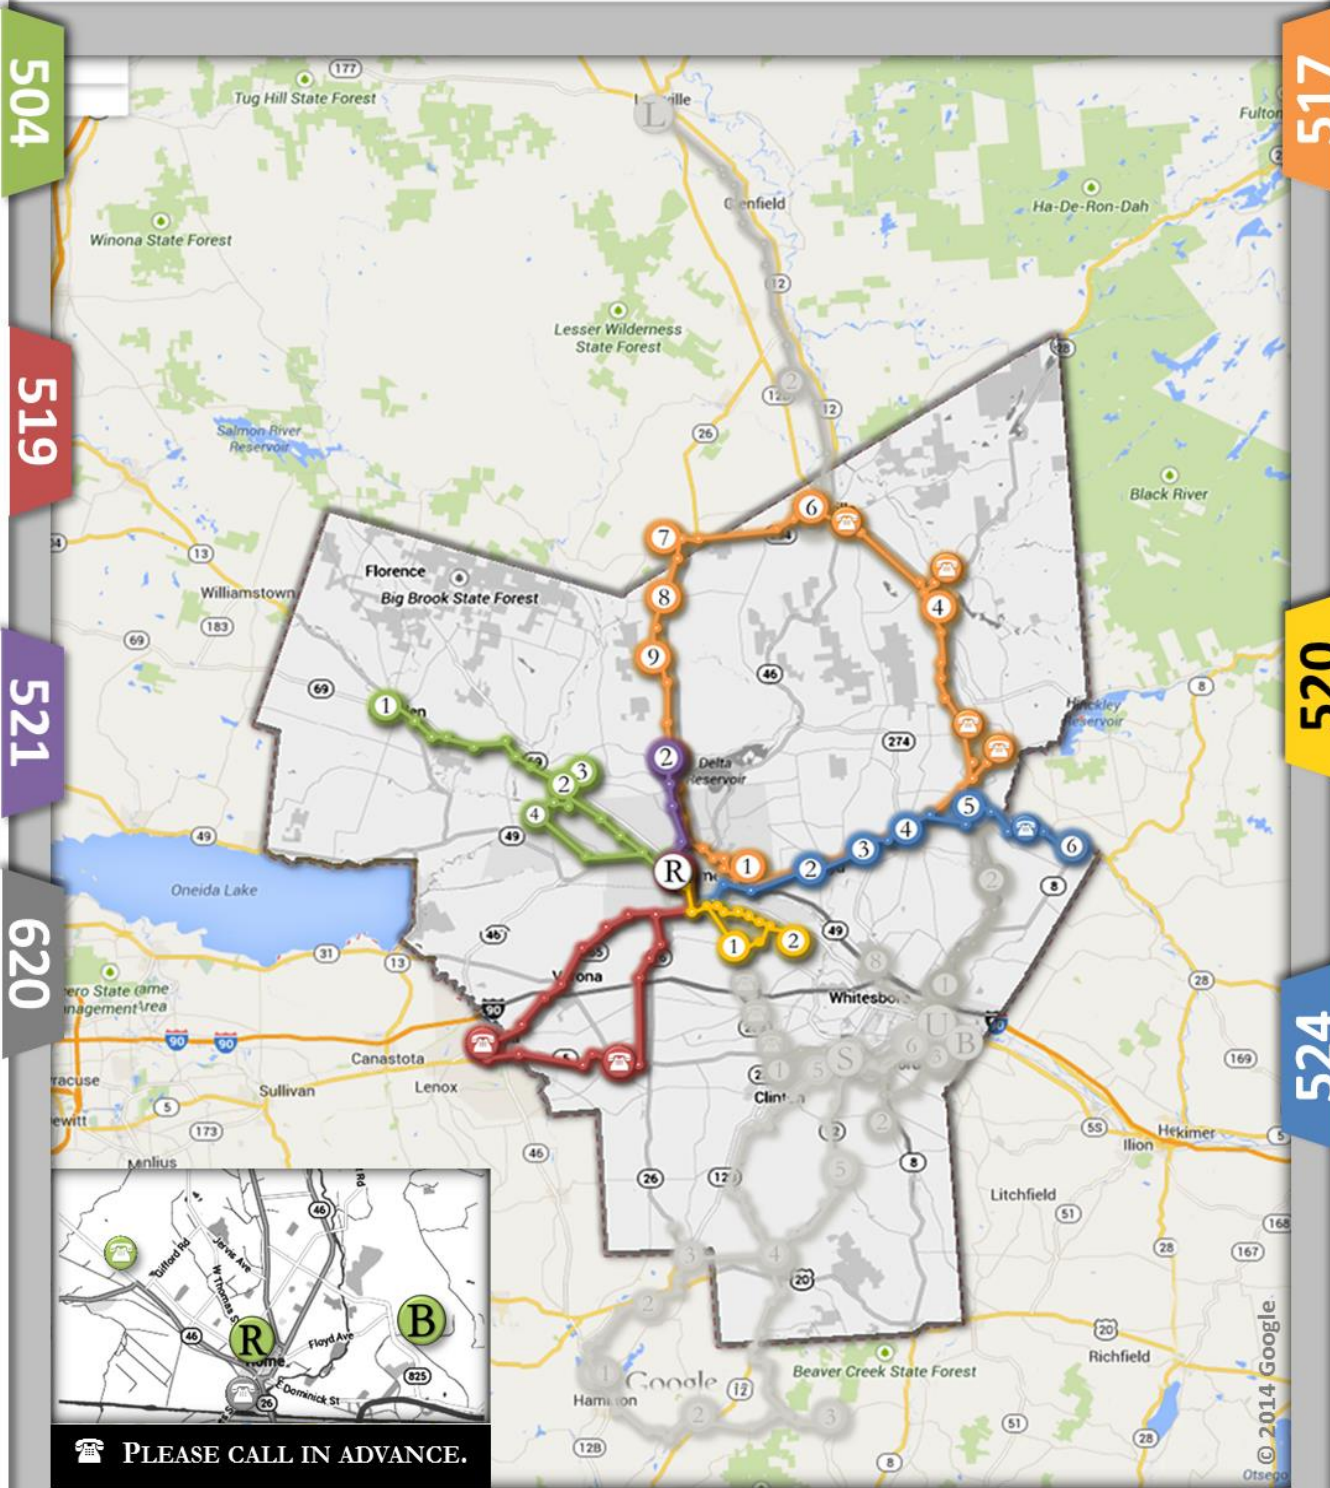

Destination	\$\$
Rome - Lee Center	2.00

Destination	\$\$
Floyd - Barneveld	2.00
Floyd - Holland Patent	2.00
Holland Patent - Barneveld	2.00
Rome - Barneveld	2.00
Rome - Floyd	2.00
Rome - Holland Patent	2.00

DISCOUNTED FARES:

Children (3-11yrs)	½ Fare
Seniors (Discount Card)	½ Fare
Disabled (Medicare Card)	½ Fare

#	STOP	LOCATION	AM ↓	PM ↑
1	Camden	Church St./3rd St.	7:40	3:35
2	Taberg	Sunoco, Rt. 69	8:15	***
3	Taberg	Kiwanis Trailer Pk.	8:20	2:55
4	Blossvale	Pine Haven Cr.	8:30	2:40
2	Taberg	Sunoco, Rt. 69	***	2:15
R	Rome	N. George/W. Dominick St.	9:25	2:05

#	STOP	LOCATION	AM ↓	PM ↑
R	Rome	N. George/W. Dominick St.	8:30	3:45
☎	Vernon	Vernon Downs Casino	8:55	3:00
☎	Oneida	Oneida Police Dept.	9:10	2:45
R	Rome	N. George/W. Dominick St.	9:40	2:15

#	STOP	LOCATION	AM ↓	PM ↑
1	Lee Center	Stewart's Shop	7:30	2:50
2	Rome	W. Liberty/N. Washington	8:45	2:20

#	STOP	LOCATION	AM ↓	PM ↓
☎	Rome	Martin St.	7:20	***
☎	Westmoreland	Eureka Rd & 233	7:40	***
☎	Rome	James St.	8:00 D/O	***
R	Rome	Centro	10:05	***
R	Rome	Birnie Bus	***	1:30
☎	Westmoreland	Rt. 233, Cooper St	10:30	1:40
☎	Clark Mills	South Street	10:40	1:50
☎	New Hartford	Sangertown: Sears	10:50	2:00
☎	Clark Mills	South Street	11:15	2:15
☎	Westmoreland	Rt. 233, Cooper St	11:20	2:25
☎	Rome	Centro	11:40	2:35
☎	Rome	James St. & Wright	***	4:00
☎	Westmoreland	Eureka Rd & 233	***	4:20
☎	Rome	Birnie Bus	***	4:45