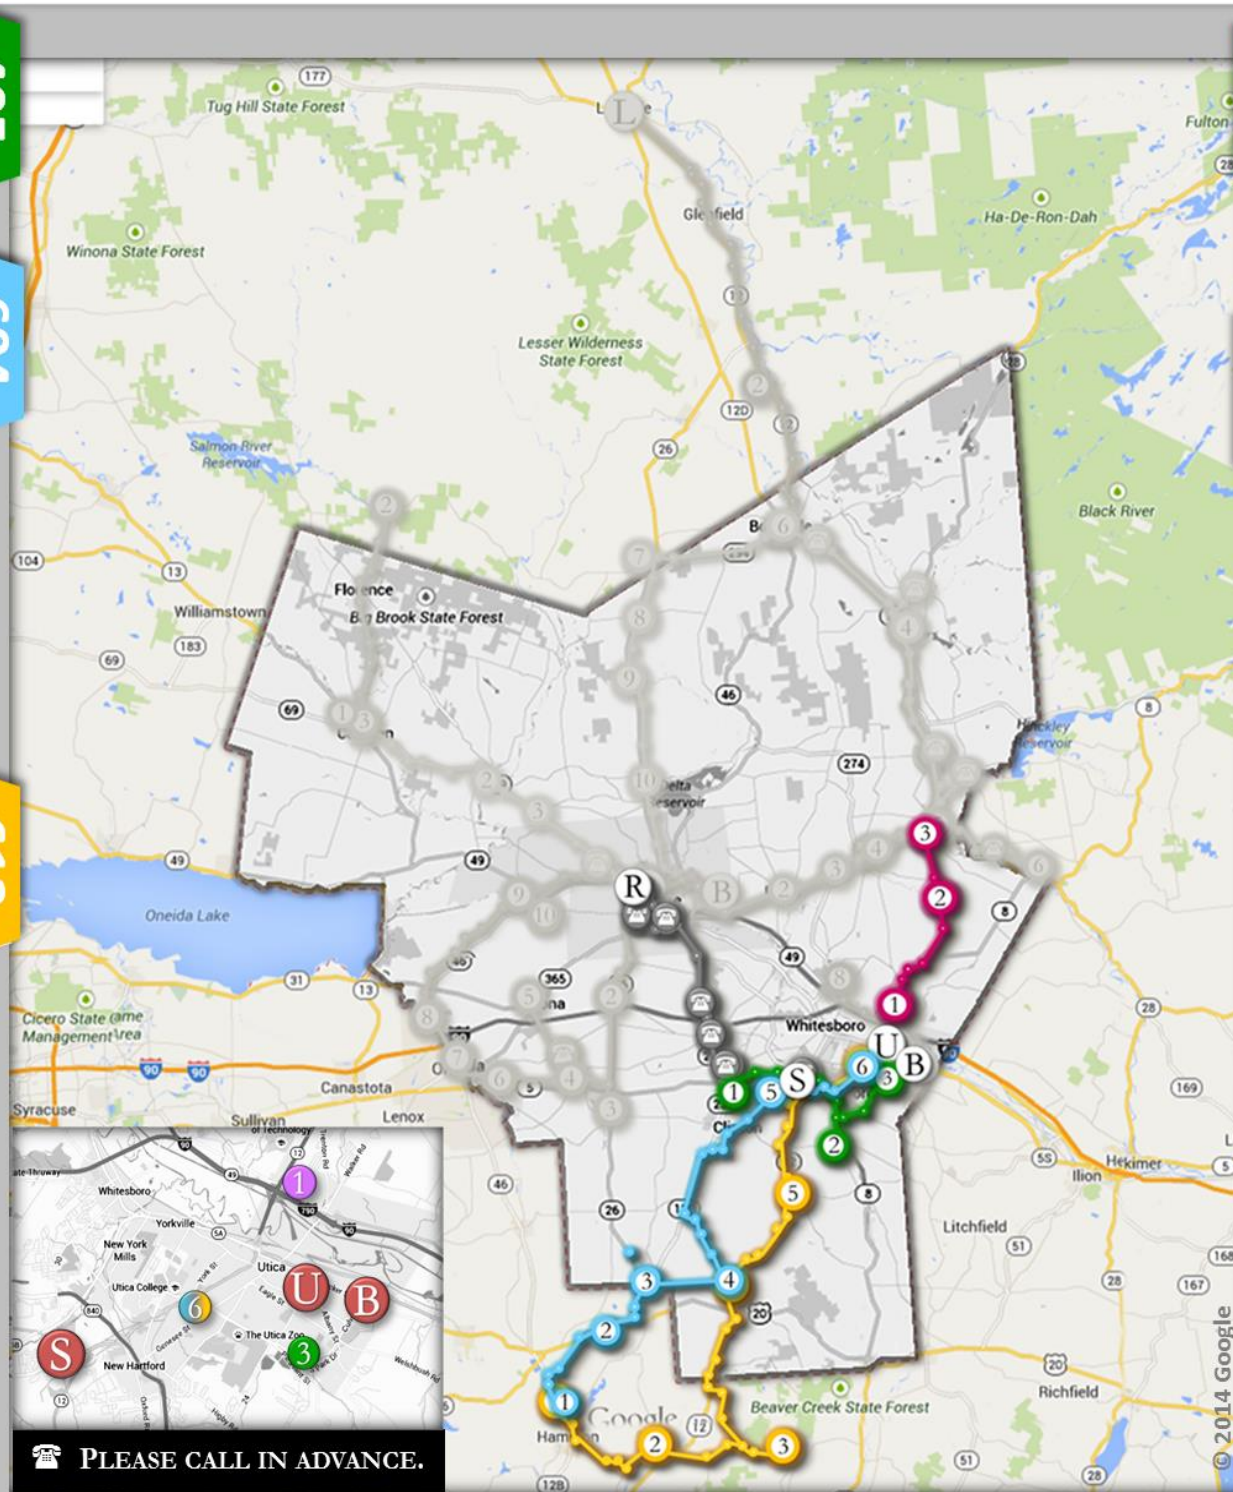

Destination	\$\$
Clinton - Deansboro	1.00
Clinton - Hamilton	4.00
Clinton - Madison	3.00
Clinton - Oriskany Falls	2.00
Deansboro - Hamilton	3.00
Deansboro - Madison	2.00
Deansboro - Oriskany Falls	1.00
Madison - Hamilton	1.00
New Hartford - Clinton	1.00
New Hartford - Deansboro	2.00
New Hartford - Hamilton	5.00
New Hartford - Madison	4.00
New Hartford - Oriskany Falls	3.00
Oriskany Falls - Hamilton	2.00
Oriskany Falls - Madison	1.00

#	STOP	LOCATION	AM ↓	PM ↑
1	Kirkland	Byrne Dairy	8:10	3:20
2	Chadwick's	Oneida and Elm St	9:15	2:30
3	Utica	MVCC: Sherman Drive	9:25	2:20

#	STOP	LOCATION	AM ↓	PM ↑
1	Hamilton	Price Chopper	6:30	1:30
2	Madison	Post office	7:15	1:40
3	Oriskany Falls	Broad Street	7:30	1:50
4	Waterville	Stewart's	7:45	1:55
5	Clinton	Stewart's	8:15	2:05
6	Utica	Pin-O-Rama	8:45	3:00
5	Clinton	Stewart's	9:00	3:15
4	Waterville	Stewart's	9:25	3:25
3	Oriskany Falls	Broad Street	9:35	3:35
2	Madison	Post Office	9:40	3:45
1	Hamilton	Price Chopper	9:55	4:00

#	STOP	LOCATION	AM ↓	PM ↑
B	Hamilton	Price Chopper	6:30	4:25
2	Hubbardsville	Post Office	6:30	4:10
3	Brookfield	Post Office	7:30	3:30
4	Waterville	Stewart's	8:05	3:15
5	Paris	Fire Dept.	8:15	3:10
☎	Utica	Per Reservation	8:45	***
U	Utica	Centro AM/ Pin-O-Rama PM	9:00	2:50

405

604

613

614

620

#	STOP	LOCATION	AM ↓	PM ↓
1	Utica	Riverside Center	8:00	4:05
2	Barneveld	South Trenton Pub	8:30	3:30
3	Barneveld	Rite Aid	9:30	2:10
1	Utica	Riverside Center	9:45	1:50

#	STOP	LOCATION	AM ↓	PM ↓
☎	Rome	Martin St.	7:20	***
☎	Westmoreland	Eureka Rd & 233	7:40	***
☎	Rome	James St.	8:00 D/O	***
R	Rome	Centro	10:05	***
R	Rome	Birnie Bus	***	1:30
☎	Westmoreland	Rt. 233, Cooper St	10:30	1:40
☎	Clark Mills	South Street	10:40	1:50
☎	New Hartford	Sangertown: Sears	10:50	2:00
☎	Clark Mills	South Street	11:15	2:15
☎	Westmoreland	Rt. 233, Cooper St	11:20	2:25
☎	Rome	Centro	11:40	2:35
☎	Rome	James St. & Wright	***	4:00
☎	Westmoreland	Eureka Rd & 233	***	4:20
☎	Rome	Birnie Bus	***	4:45