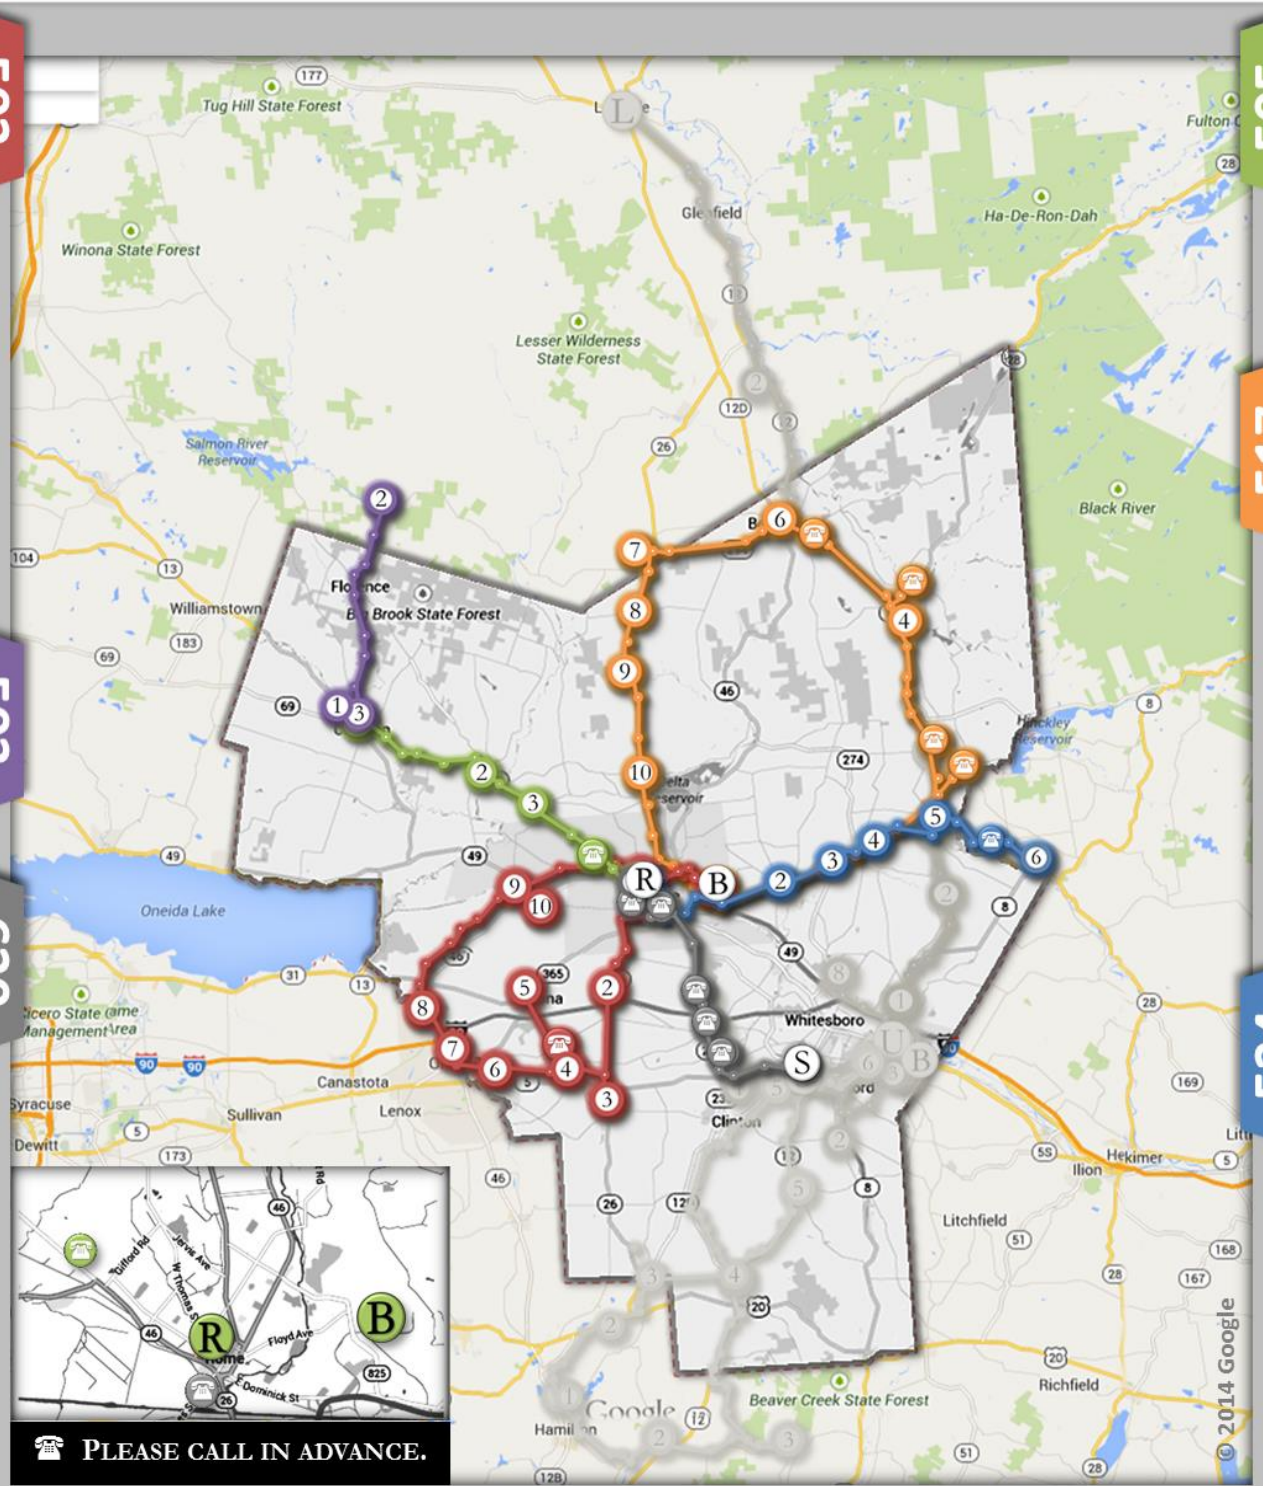

#	STOP	LOCATION	AM ↓	PM ↑
B/R	Rome	BBS AM/Centro PM	7:50	3:40
2	Lowell	4 Corners Garage	8:00	3:25
3	Vernon Cntr.	Park	8:05	3:20
4	Vernon	Nice N' Easy	8:10	3:15
☎	Vernon	Rt. 31/Rt. 5/Genesee St.	8:10- 9:00	2:15- 3:00
5	Verona	Joel's Steakhouse	9:20	2:00
4	Vernon	Nice N' Easy	9:25	1:55
6	Sherrill	Sav-On	9:30	1:50
7	Oneida	Police Station	9:35	1:45
8	Durhamville	Sunoco	9:45	1:40
9	New London	Satch's Tavern	9:55	1:30
10	Churchville	Gazebo	10:00	1:25
R	Rome	Centro	10:15	1:10

#	STOP	LOCATION	AM ↓	PM ↑
1	Camden	McDonald's	7:15	4:30
2	Osceola	Hotel	7:45	4:00
3	Camden	Church St.	8:10	3:25

#	STOP	LOCATION	AM ↓	PM ↓
☎	Rome	Martin St.	7:20	***
☎	Westmoreland	Eureka Rd & 233	7:40	***
☎	Rome	James St.	8:00 D/O	***
R	Rome	Centro	10:05	***
R	Rome	Birnie Bus	***	1:30
☎	Westmoreland	Rt. 233, Cooper St	10:30	1:40
☎	Clark Mills	South Street	10:40	1:50
☎	New Hartford	Sangertown: Sears	10:50	2:00
☎	Clark Mills	South Street	11:15	2:15
☎	Westmoreland	Rt. 233, Cooper St	11:20	2:25
☎	Rome	Centro	11:40	2:35
☎	Rome	James St. & Wright	***	4:00
☎	Westmoreland	Eureka Rd & 233	***	4:20
☎	Rome	Birnie Bus	***	4:45

502

503

620

505

517

524

#	STOP	LOCATION	AM ↓	PM ↑
R	Rome	Centro	8:00	4:00
1	Camden	Church St.	8:35 D/O	3:10
1	Camden	Church St	9:15	2:25 D/O
2	Taberg	Town Hall	9:25	2:20
3	Lee	Sunoco, Rt. 69	9:30	2:15
☎	Rome	Wal-Mart	9:40	2:05
R	Rome	Centro	9:50	2:00

#	STOP	LOCATION	AM ↓	PM ↑
B	Rome	Birnie Bus	6:40	5:30
☎	Prospect	Per Reservation	7:05	5:15
☎	Remsen	Per Reservation	7:35	4:40
4	Alder Creek	Nice N' Easy	7:45	4:20
☎	Forestport	Per Reservation	8:05	4:00
6	Boonville	Rite Aid	8:25	3:40
☎	Boonville	Holmes Rd/Potato Hill/Rt. 12	8:30- 10:00	1:45- 3:30
6	Boonville	Rite Aid	10:00	***
7	West Leyden	Hilltop Market	10:15	1:30
8	Ava	Town Barn	10:20	1:25
9	West Branch	Rt. 26	10:25	***
10	Stokes	Stewart's	10:30	1:15
B	Rome	Birnie Bus	11:15	1:00

#	STOP	LOCATION	AM ↓	PM ↓
R	Rome	Centro	7:05	1:40
2	Floyd	Floyd Fire Dept	7:20	2:00
3	Stittville	Rt. 365, 291	7:25	2:15
4	Holland Patent	Agway	7:30	2:20
5	Barneveld	Rite Aid	7:40	2:30
6	Poland	Nice N' Easy	8:00	2:50
☎	Gravesville	Rt. 28/Gravesville Rd./Putnam Rd.	8:15- 9:15	3:10- 3:30
5	Barneveld	Citgo	9:45	3:35
4	Holland Patent	Adirondack Bank	9:50	3:45
3	Stittville	Rt. 365, 291	9:55	3:50
2	Floyd	Floyd Fire Dept	10:05	3:55
R	Rome	Centro	10:15	4:15