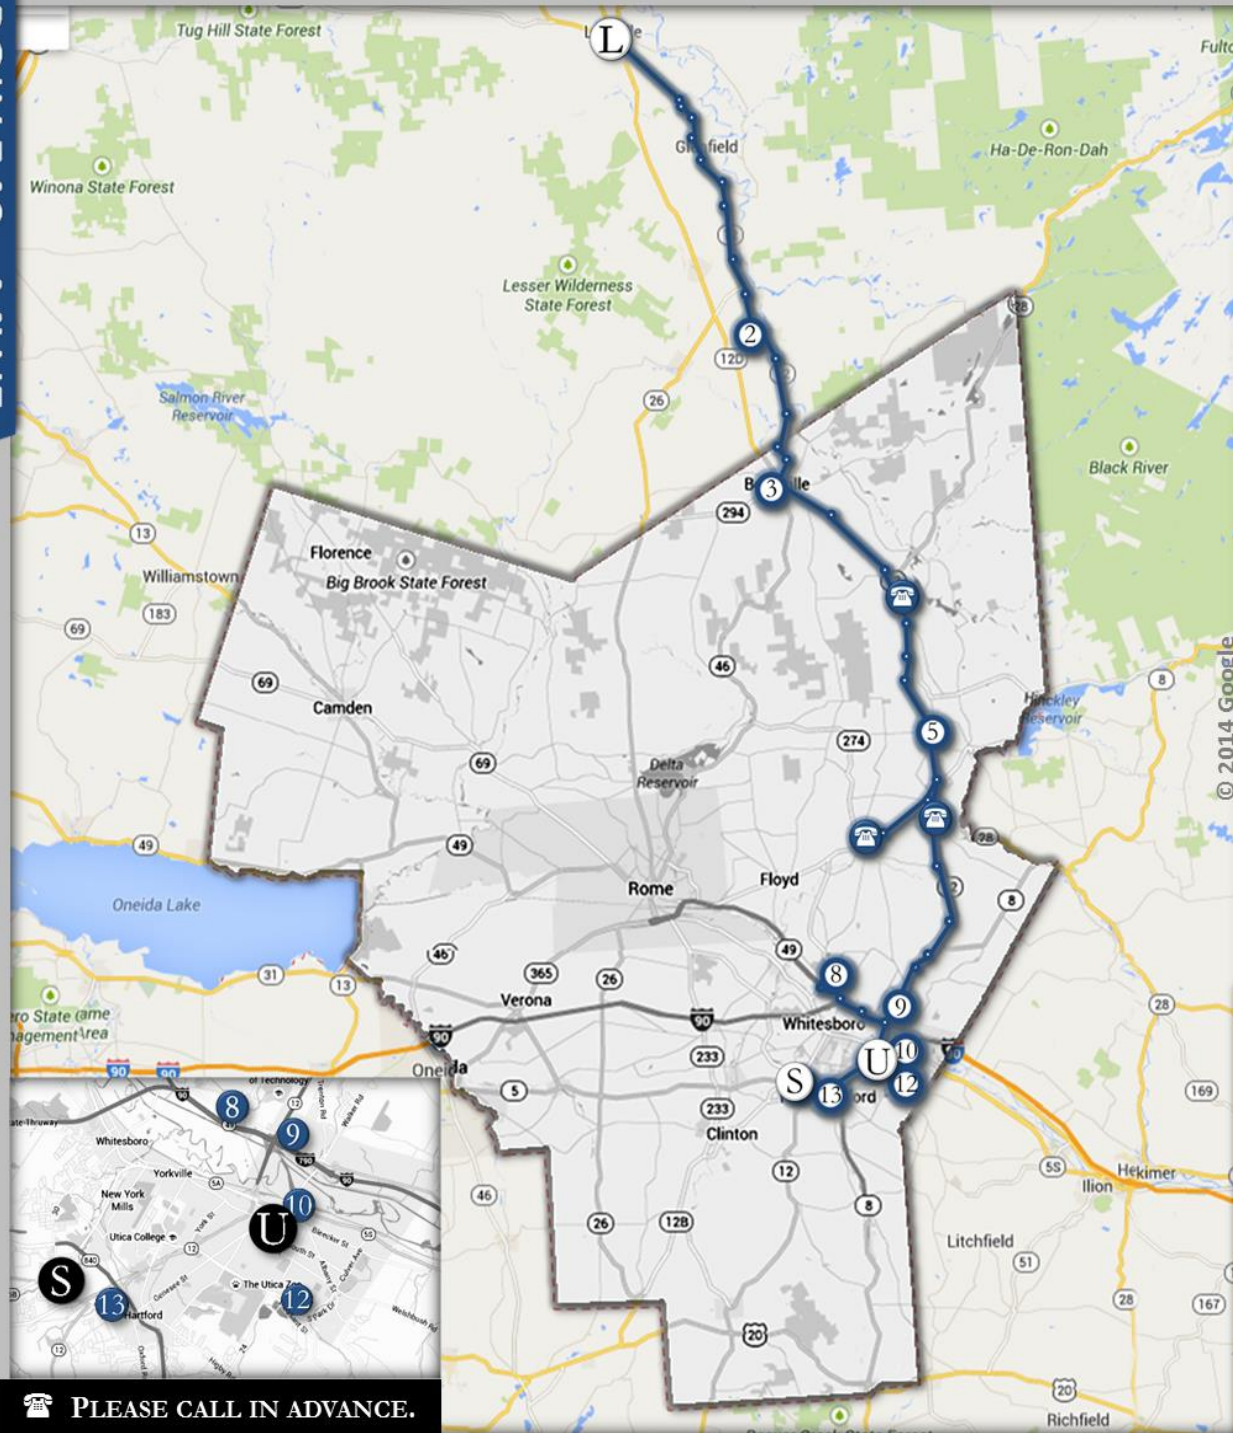

#	STOP	LOCATION	AM ↓	PM ↑
L	Lowville	Dollar General	7:00	5:00
2	Port Leyden	Lock 96	7:20	4:40
3	Boonville	Tops Plaza	7:30	4:30
☎	Alder Creek	Per Reservation	7:35	4:25
5	Remsen	Soda Fountain	7:45	4:15
6	Barneveld	Nice N' Easy	7:55	4:05
8	Utica	SUNY Poly	8:15	3:45
9	Utica	Riverside Center, Wal-Mart	8:20	3:40
10	Utica	Union Station	8:30	3:30
U	Utica	Centro Hub; Bleeker St.	8:35	3:25
12	Utica	Mohawk Valley CC: Sherman Drive	8:45	3:15
13	New Hartford	Shopping Center	9:00	3:00
S	New Hartford	Sangertown Mall: Sears	9:15	2:45

ROUTE 549 IS ONLY AVAILABLE WHEN
SUNY POLY IS OPEN FOR THE SEMESTER.

POLY 549 - MWF

☎ PLEASE CALL IN ADVANCE.

#	STOP	LOCATION	AM ↓	PM ↑
L	Lowville	Dollar General	6:40	4:15
2	Port Leyden	Lock 96	7:00	4:00
3	Boonville	Tops Plaza	7:15	3:45
☎	Alder Creek	Per Reservation	7:40	3:20
5	Remsen	Soda Fountain	7:50	3:10
☎	Barneveld	Hotel Moore	8:00	3:00
☎	Holland Patent	Per Reservation	8:10	2:55
8	Utica	SUNY Poly	8:20	2:45
9	Utica	Riverside Center, Wal-Mart	8:25	2:40
10	Utica	Union Station	8:35	2:30
U	Utica	Centro Hub; Bleeker St.	8:40	2:25
12	Utica	Mohawk Valley CC: Sherman Drive	8:50	2:15
13	New Hartford	Shopping Center	9:05	2:00
S	New Hartford	Sangertown Mall: Sears	9:15	1:45

POLY 548 - TR